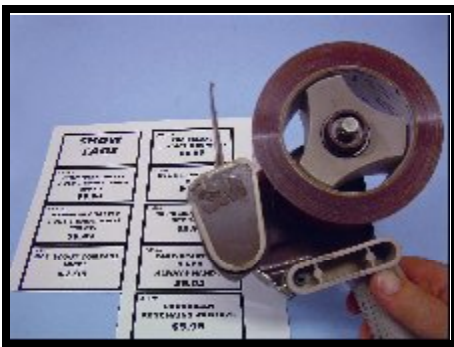

PRECISION PRODUCTS CO., INC.
NAVARRE, FLORIDA 32566
TEL: 850-916-2880 FAX: 850-303-2793

~SHOW TAGS~

Show Tags are an excellent way to present all your merchandise to your customer base. An attractive card for each product has its advantages, but the main one, is that it helps sell your product!

They can be used by merchants who sell at Flea Markets, Swap Meets, Trade Shows, Special Event Shows, Chain Stores, Specialty Shops, and various other establishments.

All cards are free for you to print, and you'll notice that these are sorted alphanumerically. Simply print them out as needed from this pdf format.

<Please drop down to next page>

Helpful Hints

1. Start by cutting each sign out as shown. If you happen to have a paper cutter, this will speed the process up immensely and keep the borders looking neat!

2. Apply the tape to each tag after the desired cutting is done. If you have access to a laminator, this will truly make each tag look great. Taping or laminating will help protect the tag from being dog-eared, plus it will sustain its fresh appearance.